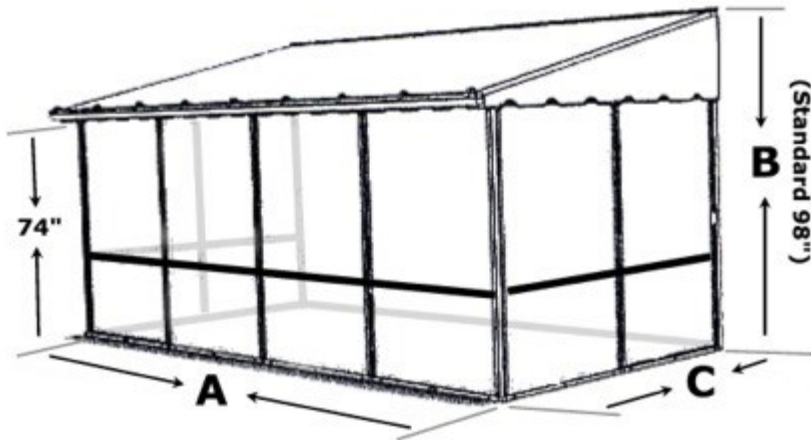

*NOTE: Although there is a standard back wall height of 98" given in the above pricing table, we suggest you choose the best height - - to the inch - - for your application. The minimum back-wall heights are as follows...

7'6" projection is 88"
10' projection is 91"
11'3" projection is 91"